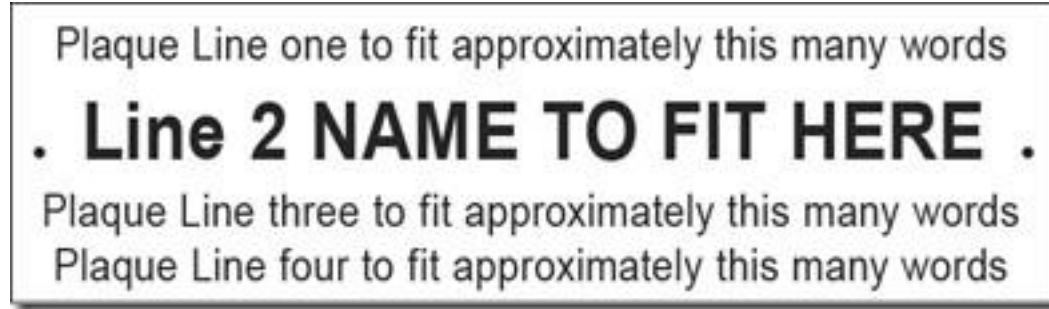

Bench & Plaque @\$1500

The above shows a 7" wide x 2" high plaque.

- stainless steel

Lines **one, three and four** can have up to 9 words depending on the length of each word.

Line **two** can have up to approximately 18 characters *which includes: upper case/capital letters, punctuation marks and spaces.*